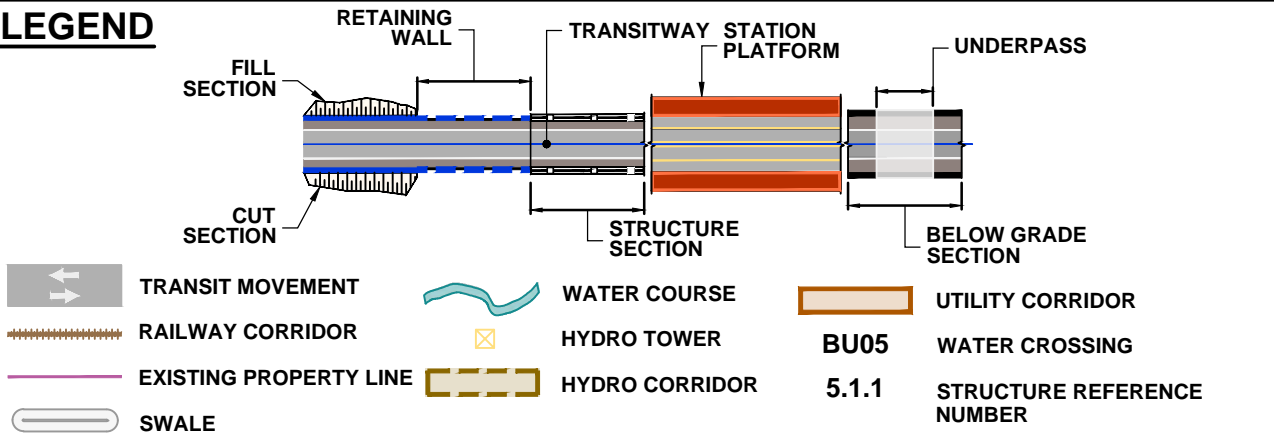

DRAWING NAME: J:\07\7294-ON-MTO 407 TRANSITWAY WC TO BRANT ST\15 General\03 - Drawings\2 - Plates\ERR Plan and Profile\407 TWA-Plate 17.dwg
 CREATED: Jul 14, 2020 12:44pm
 MODIFIED:

407 TRANSITWAY
 WEST OF BRANT STREET TO WEST OF HURONTARIO STREET
 G.W.P. 16-20003, CA 2016-E-0038
 PLAN AND PROFILE
 STA. 22+280 TO STA. 22+880

PLATE
17
 DATE
 11/20/2019