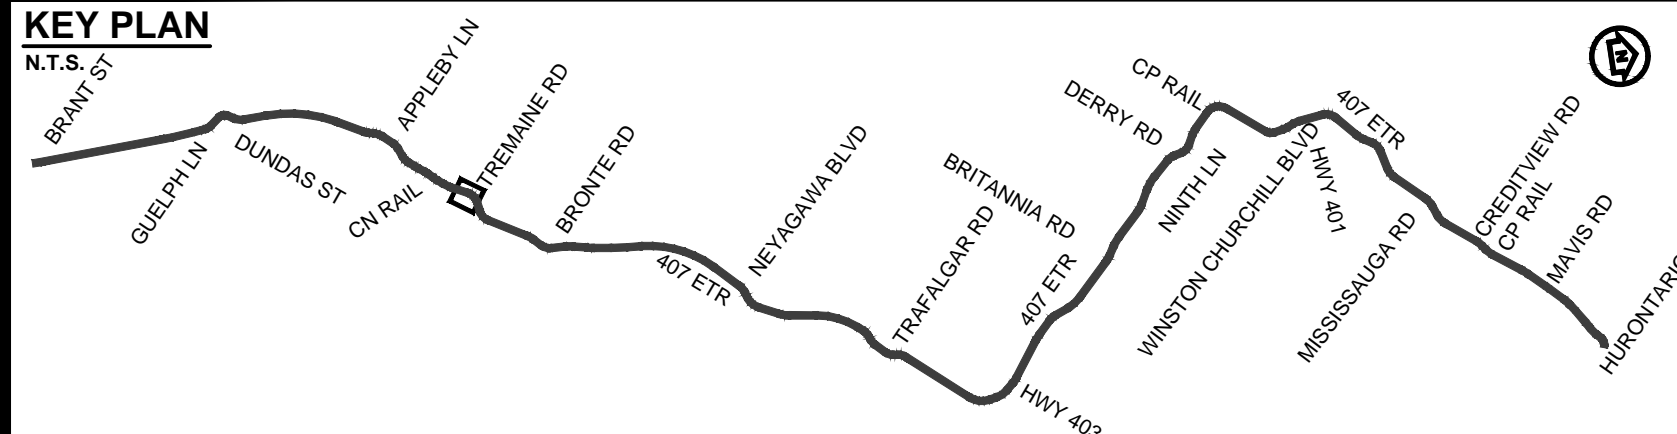

DRAWING NAME: J:\07\7294-ON-MTO 407 TRANSITWAY WC TO BRANT ST\15 General\03 - Drawings\2 - Plates\ERR Plan and Profile\407 TWA-Plate 17.dwg
 CREATED: Jul 14, 2020 12:44pm
 MODIFIED:

407 TRANSITWAY
 WEST OF BRANT STREET TO WEST OF HURONTARIO STREET
 G.W.P. 16-20003, CA 2016-E-0038
 PLAN AND PROFILE
 STA. 22+280 TO STA. 22+880

PLATE
17
 DATE
 11/20/2019